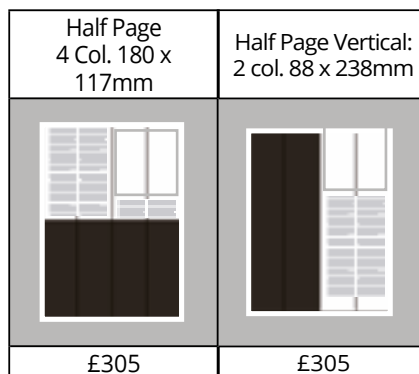

Dimensions:

- Page Width: 210mm
- Page Height: 280mm
- Column: 43 mm
- Gutter: 3 mm
- £4.20 per column/cm

Artwork to be emailed to:
shaul@jewishtribune.com
ads@jewishtribune.com

Display

Column 43mm - £4.20

SIZES & RATES