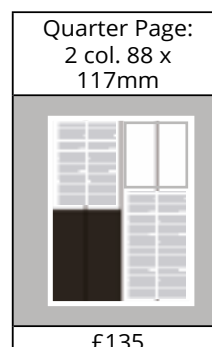

Dimensions:

- Page Width: 210mm
- Page Height: 280mm
- Column: 43 mm
- Gutter: 3 mm
- £4.20 per column/cm

Artwork to be emailed to:
shaul@jewishtribune.com
ads@jewishtribune.com

Display

Column 43mm - £4.20

SIZES & RATES