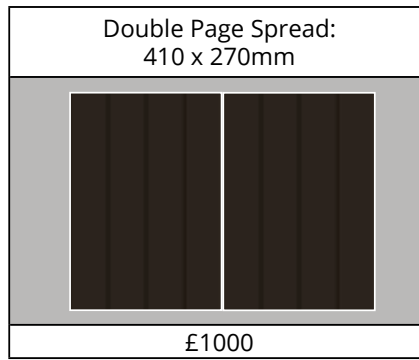

Dimensions:

- Page Width: 210mm
- Page Height: 280mm
- Column: 43 mm
- Gutter: 3 mm
- £4.20 per column/cm

Artwork to be emailed to:
shaul@jewishtribune.com
ads@jewishtribune.com

Display

Column 43mm - £4.20

SIZES & RATES