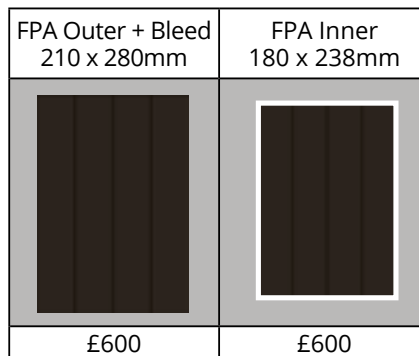

Dimensions:

- Page Width: 210mm
- Page Height: 280mm
- Column: 43 mm
- Gutter: 3 mm
- £4.20 per column/cm

Artwork to be emailed to:
shaul@jewishtribune.com
ads@jewishtribune.com

Display

Column 43mm - £4.20

SIZES & RATES